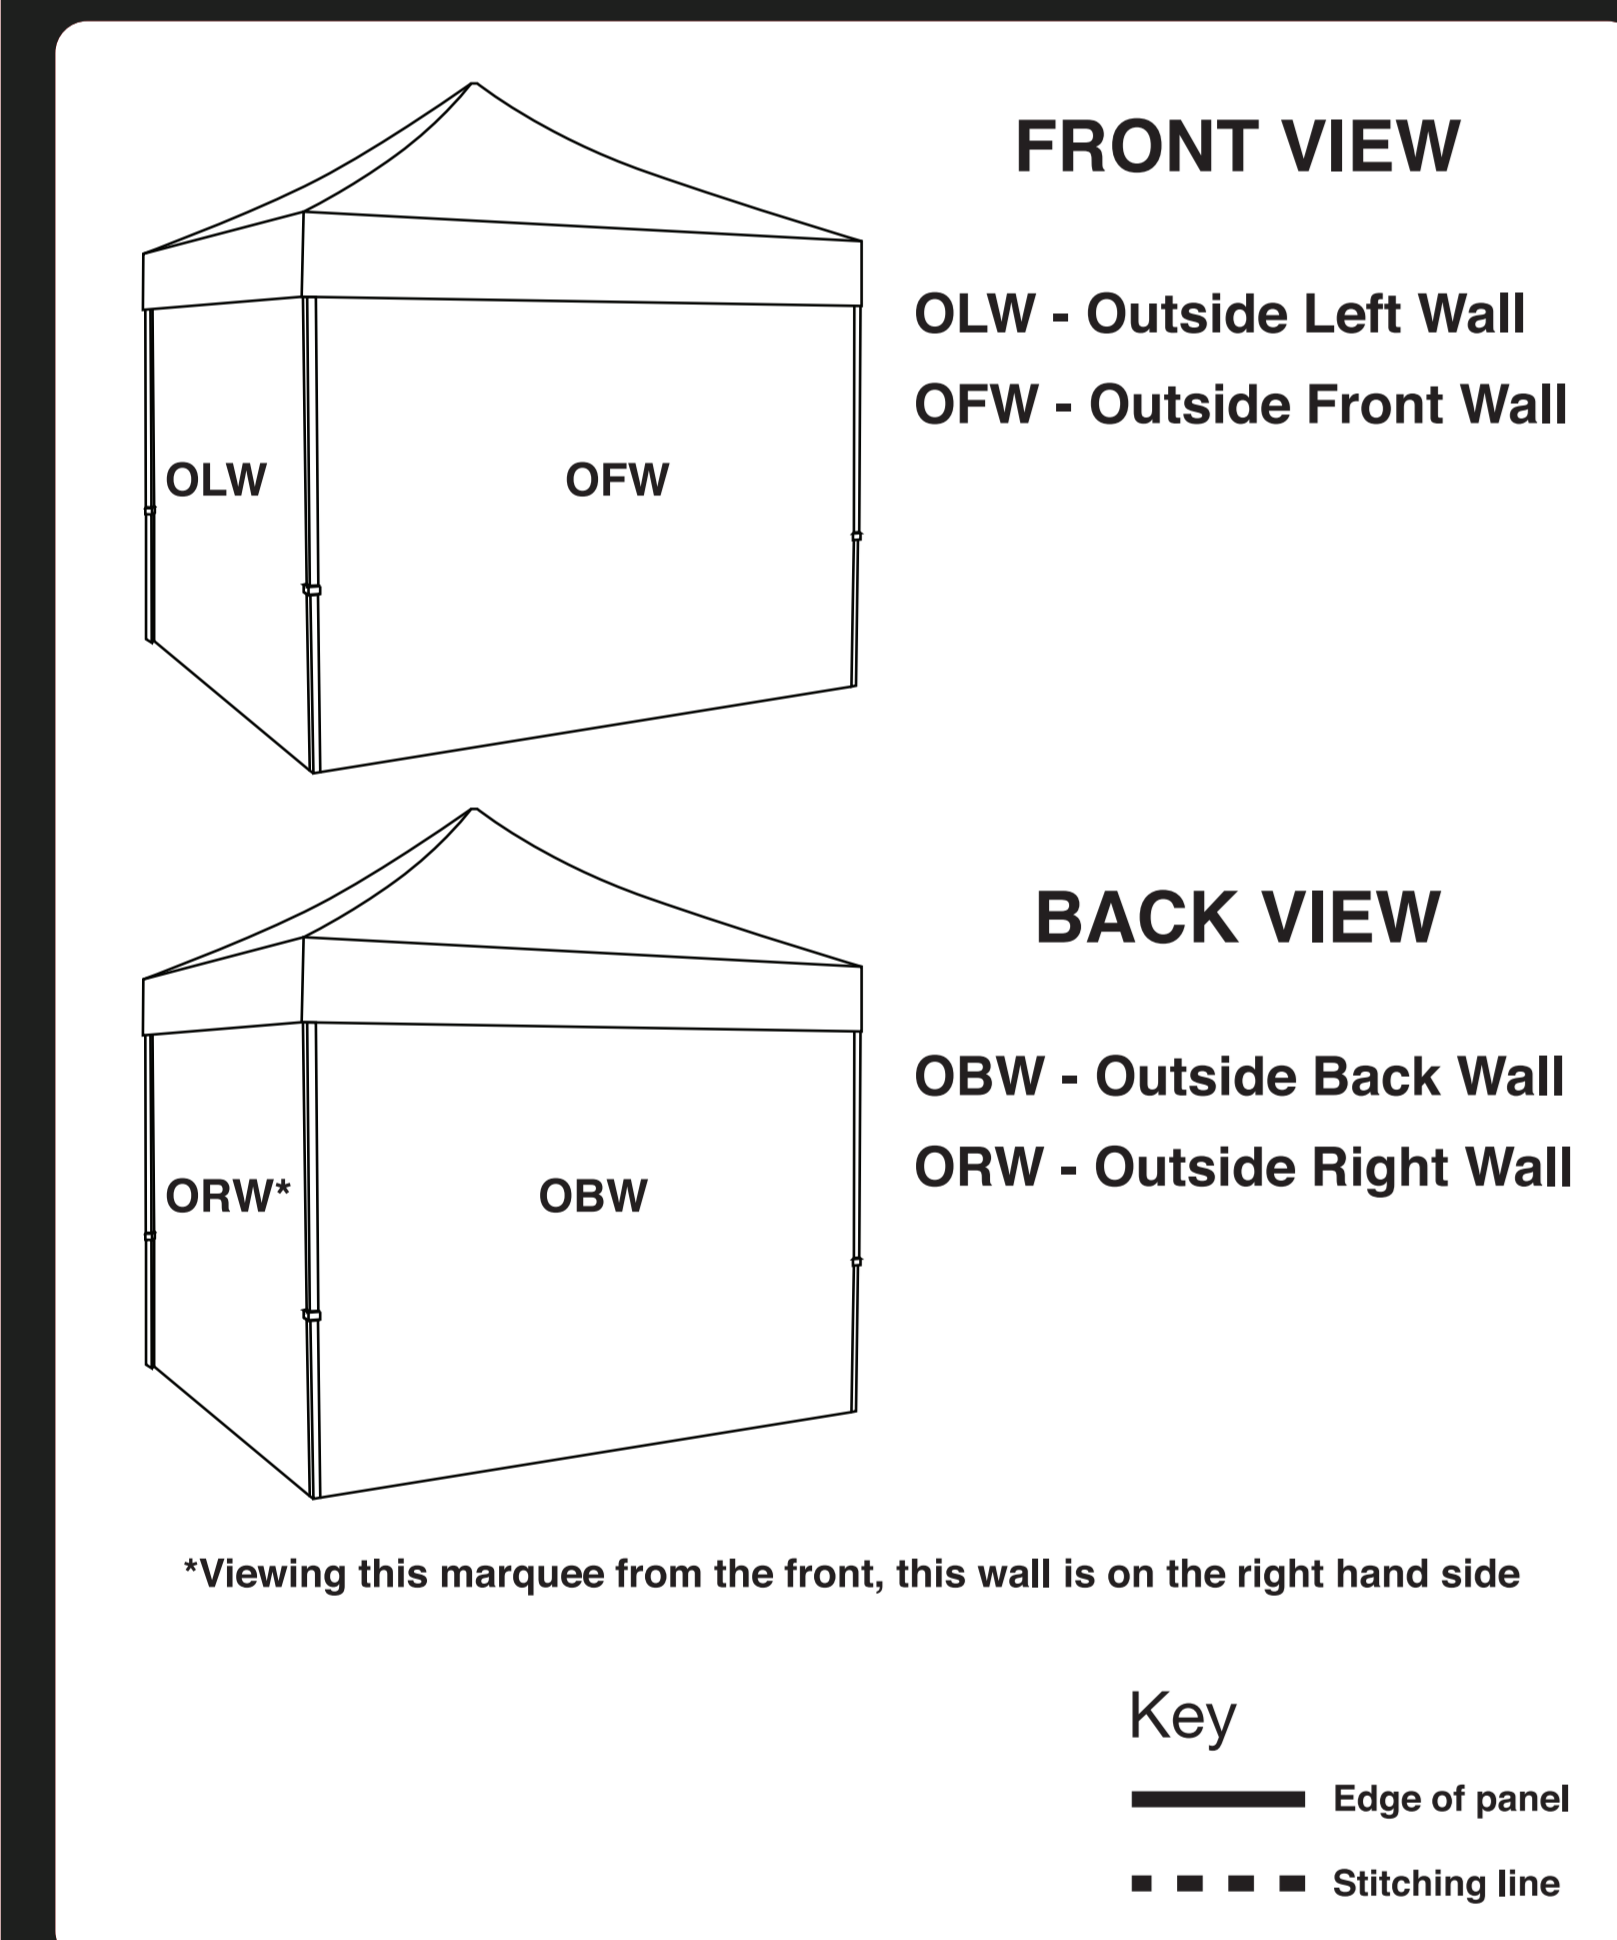

OUTSIDE FULL WALLS