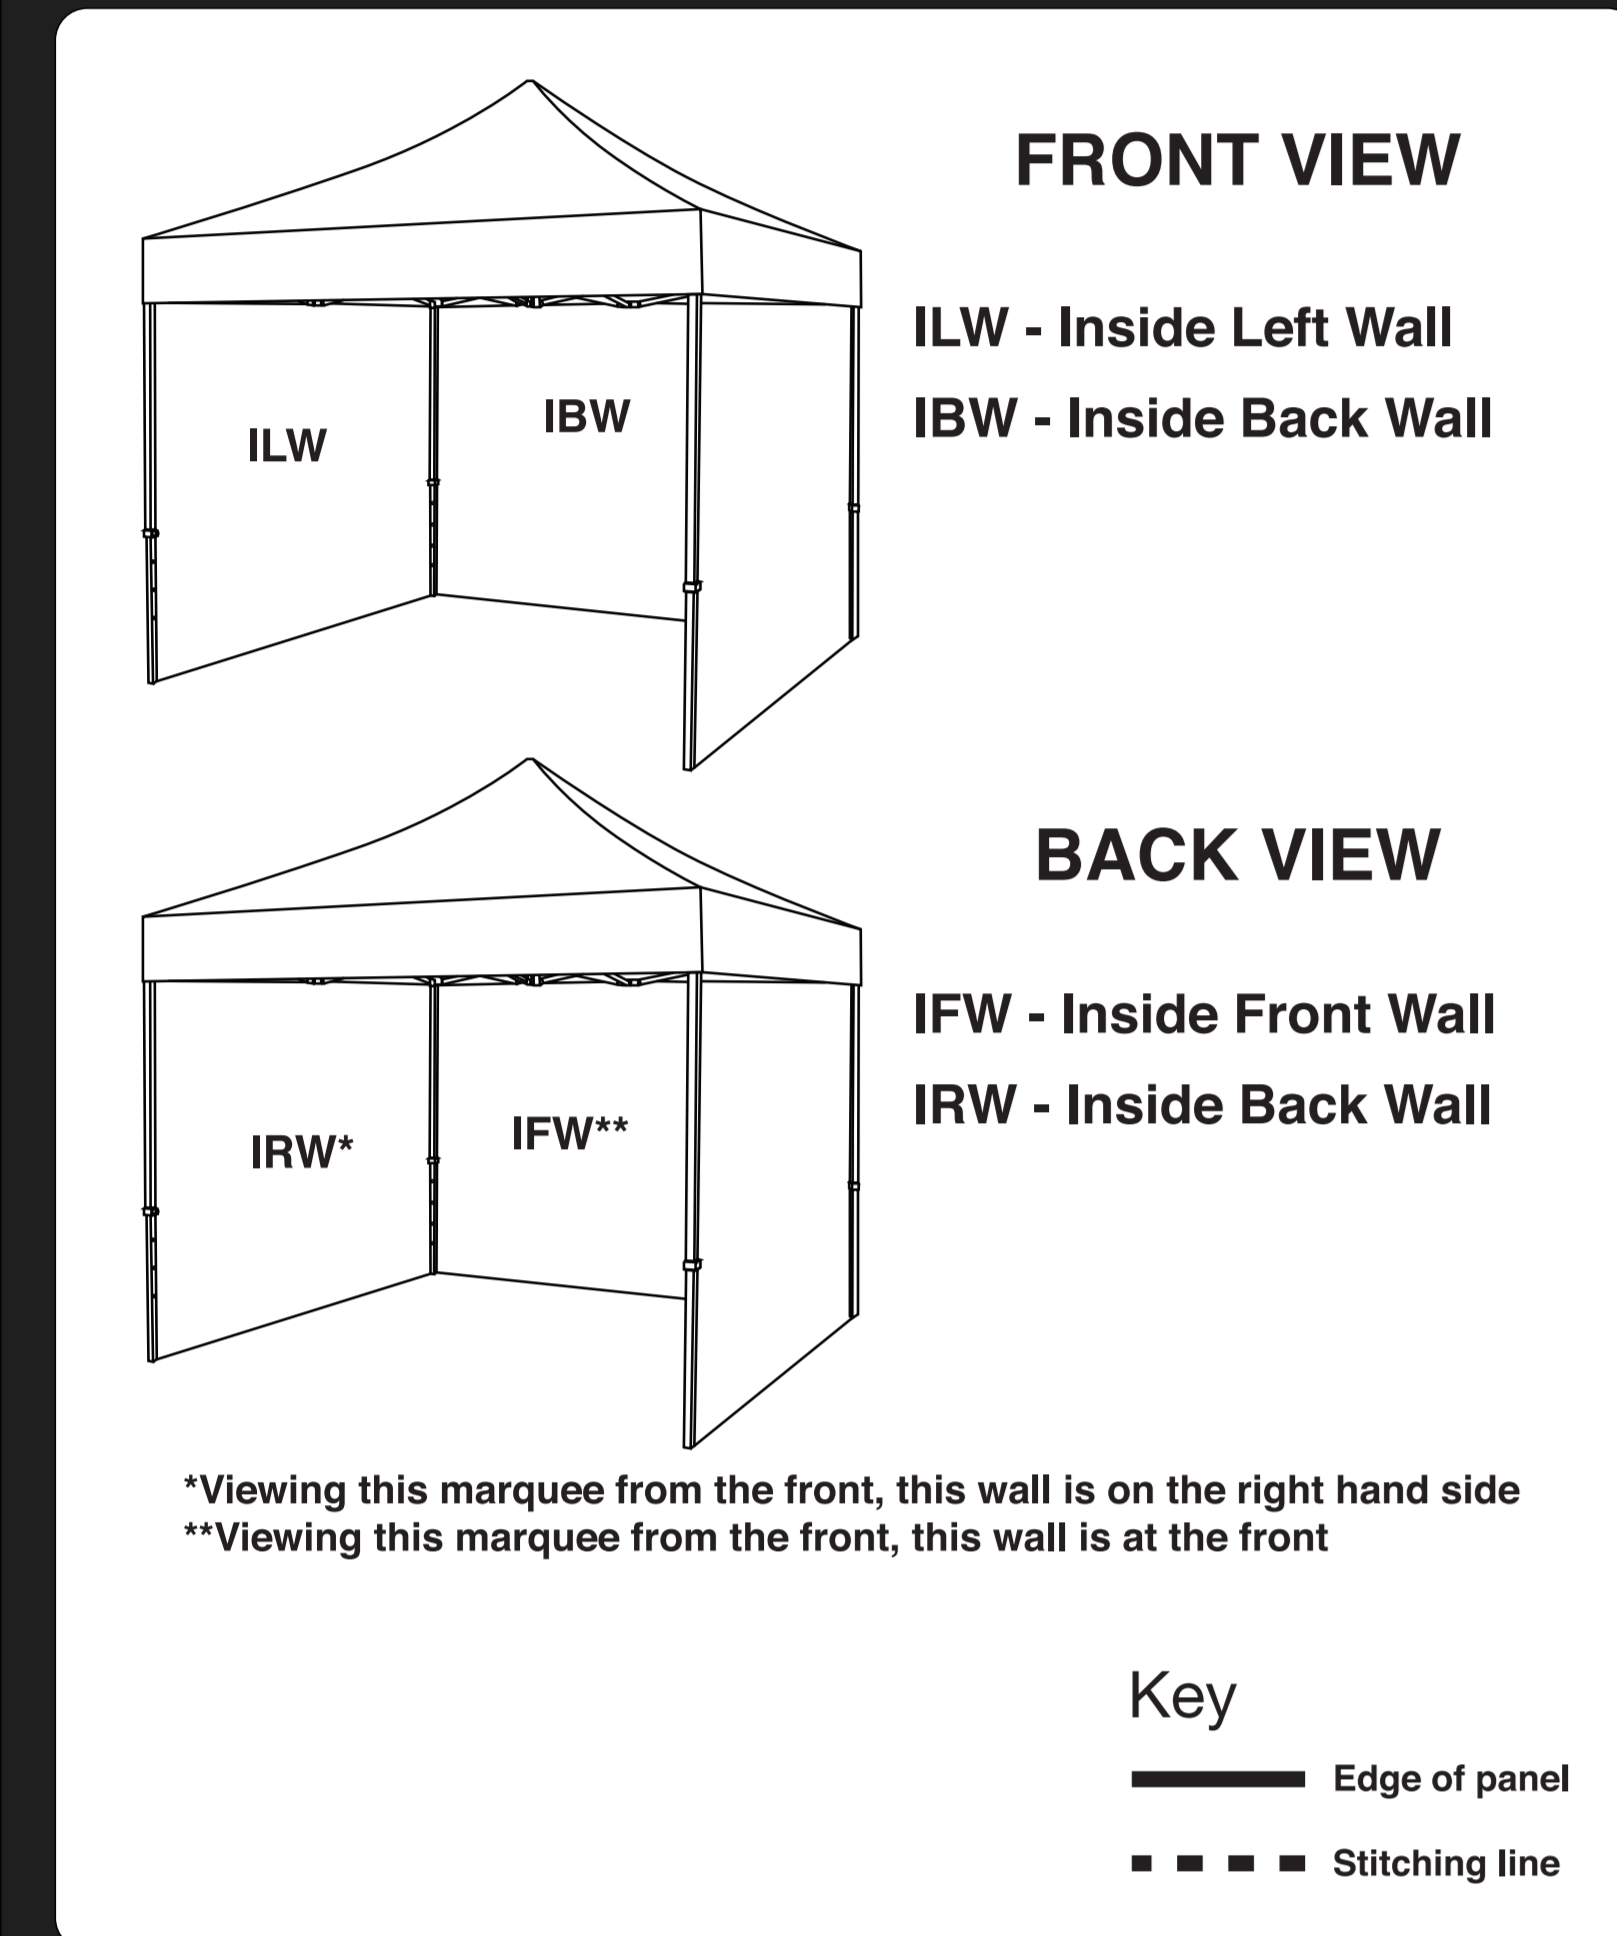

This template is designed at a 10% scale of the final product.
Rasterised artwork supplied at 300dpi to suit this template size
is the minimum requirement for a high quality final print

ROOF & VALANCE PANELS

INSIDE FULL WALLS

NOTE: THESE ARE THE INSIDE & OUTSIDE PANELS OF THE LEFT SIDE WALL SEEN FROM THE FRONT OF THE MARQUEE

NOTE: THESE ARE THE INSIDE & OUTSIDE PANELS OF THE FRONT SIDE WALL SEEN FROM THE FRONT OF THE MARQUEE

NOTE: THESE ARE THE INSIDE & OUTSIDE PANELS OF THE RIGHT SIDE WALL SEEN FROM THE FRONT OF THE MARQUEE

NOTE: THESE ARE THE INSIDE & OUTSIDE PANELS OF THE BACK SIDE WALL SEEN FROM THE FRONT OF THE MARQUEE