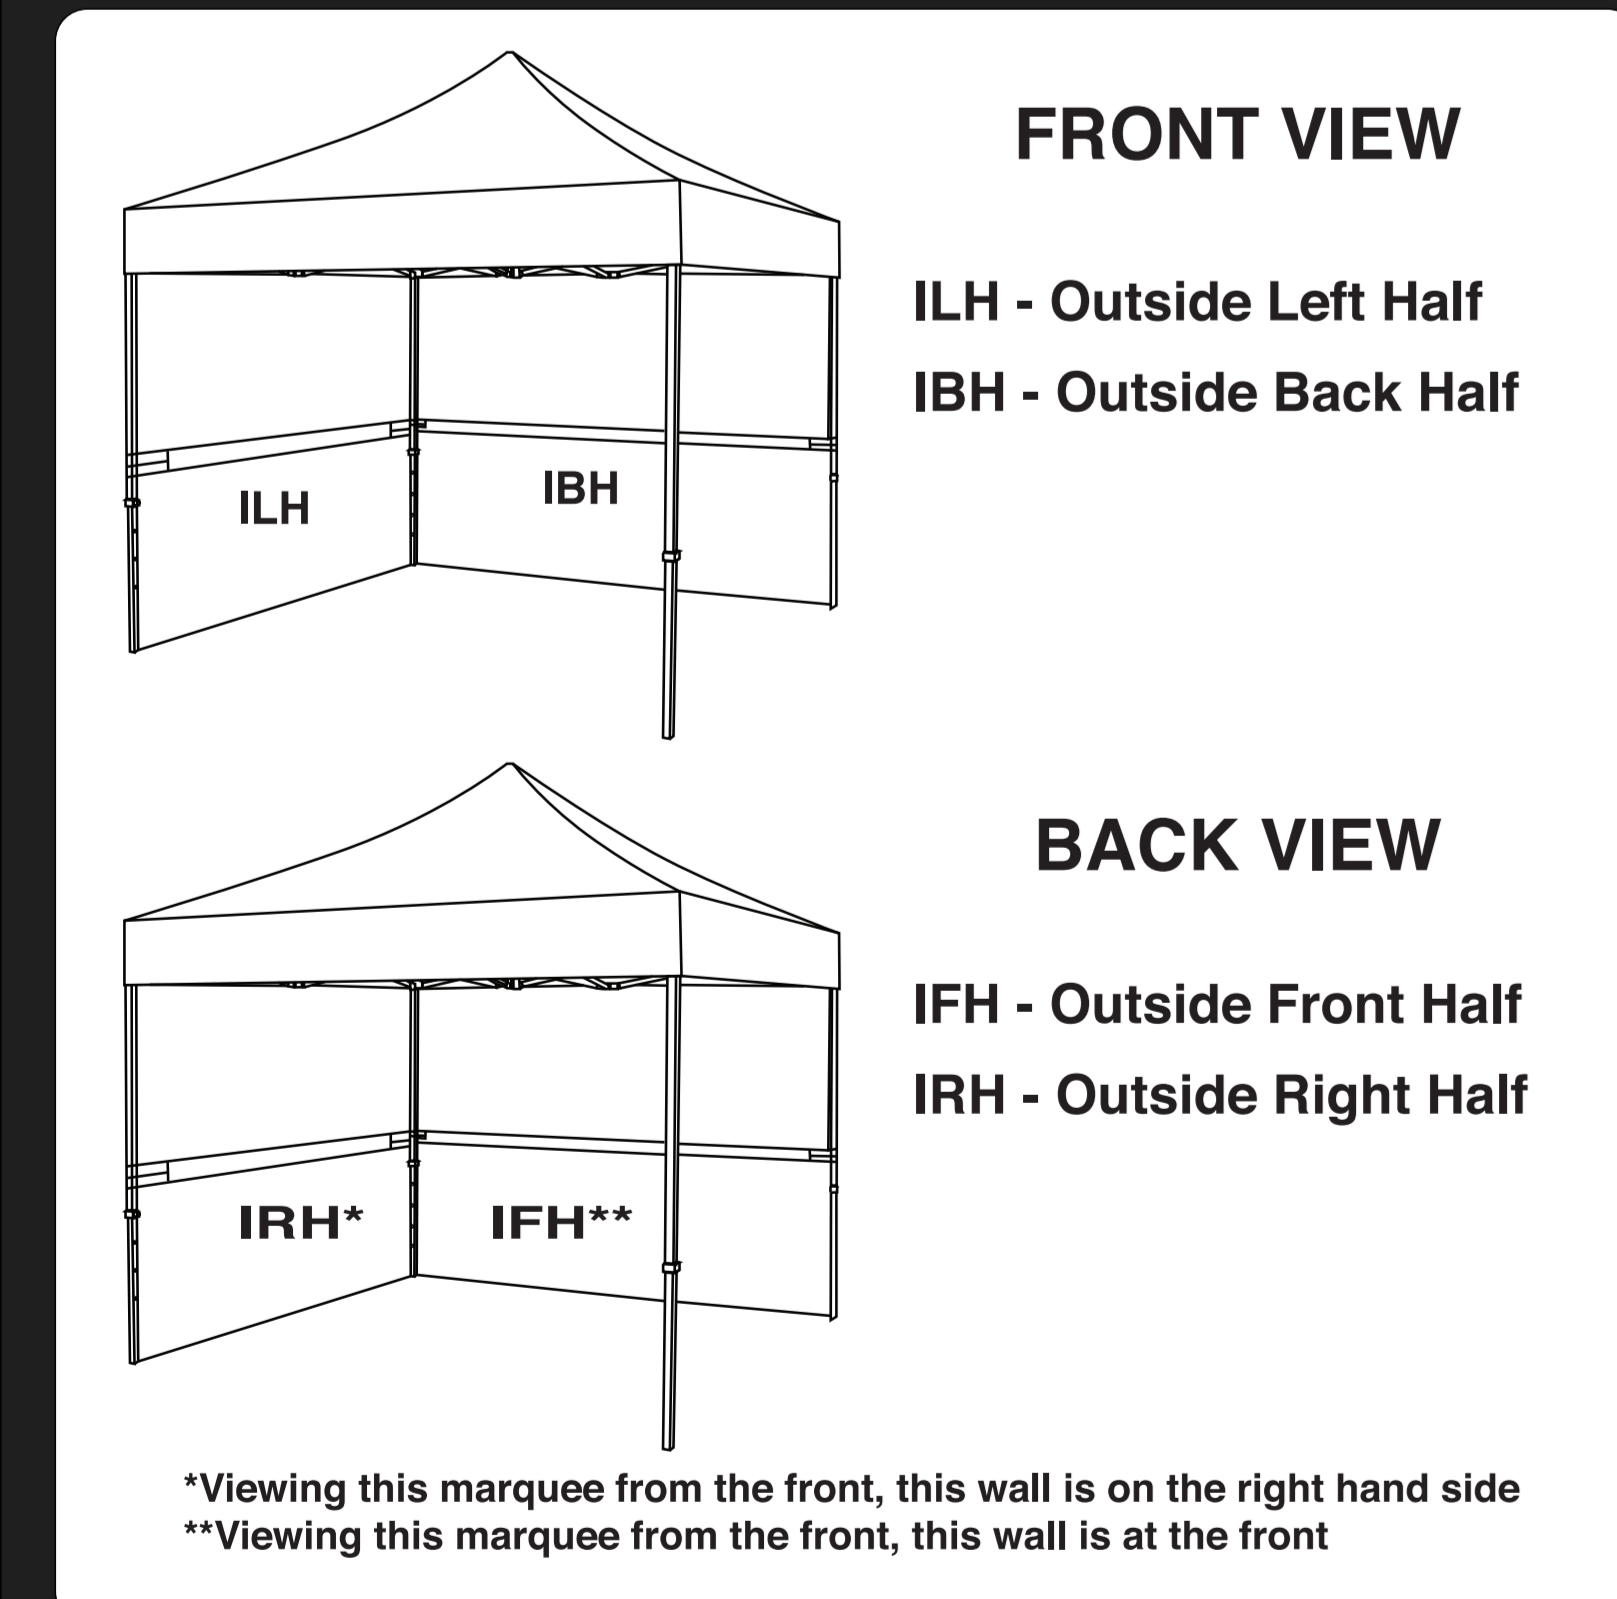

INSIDE HALF WALLS