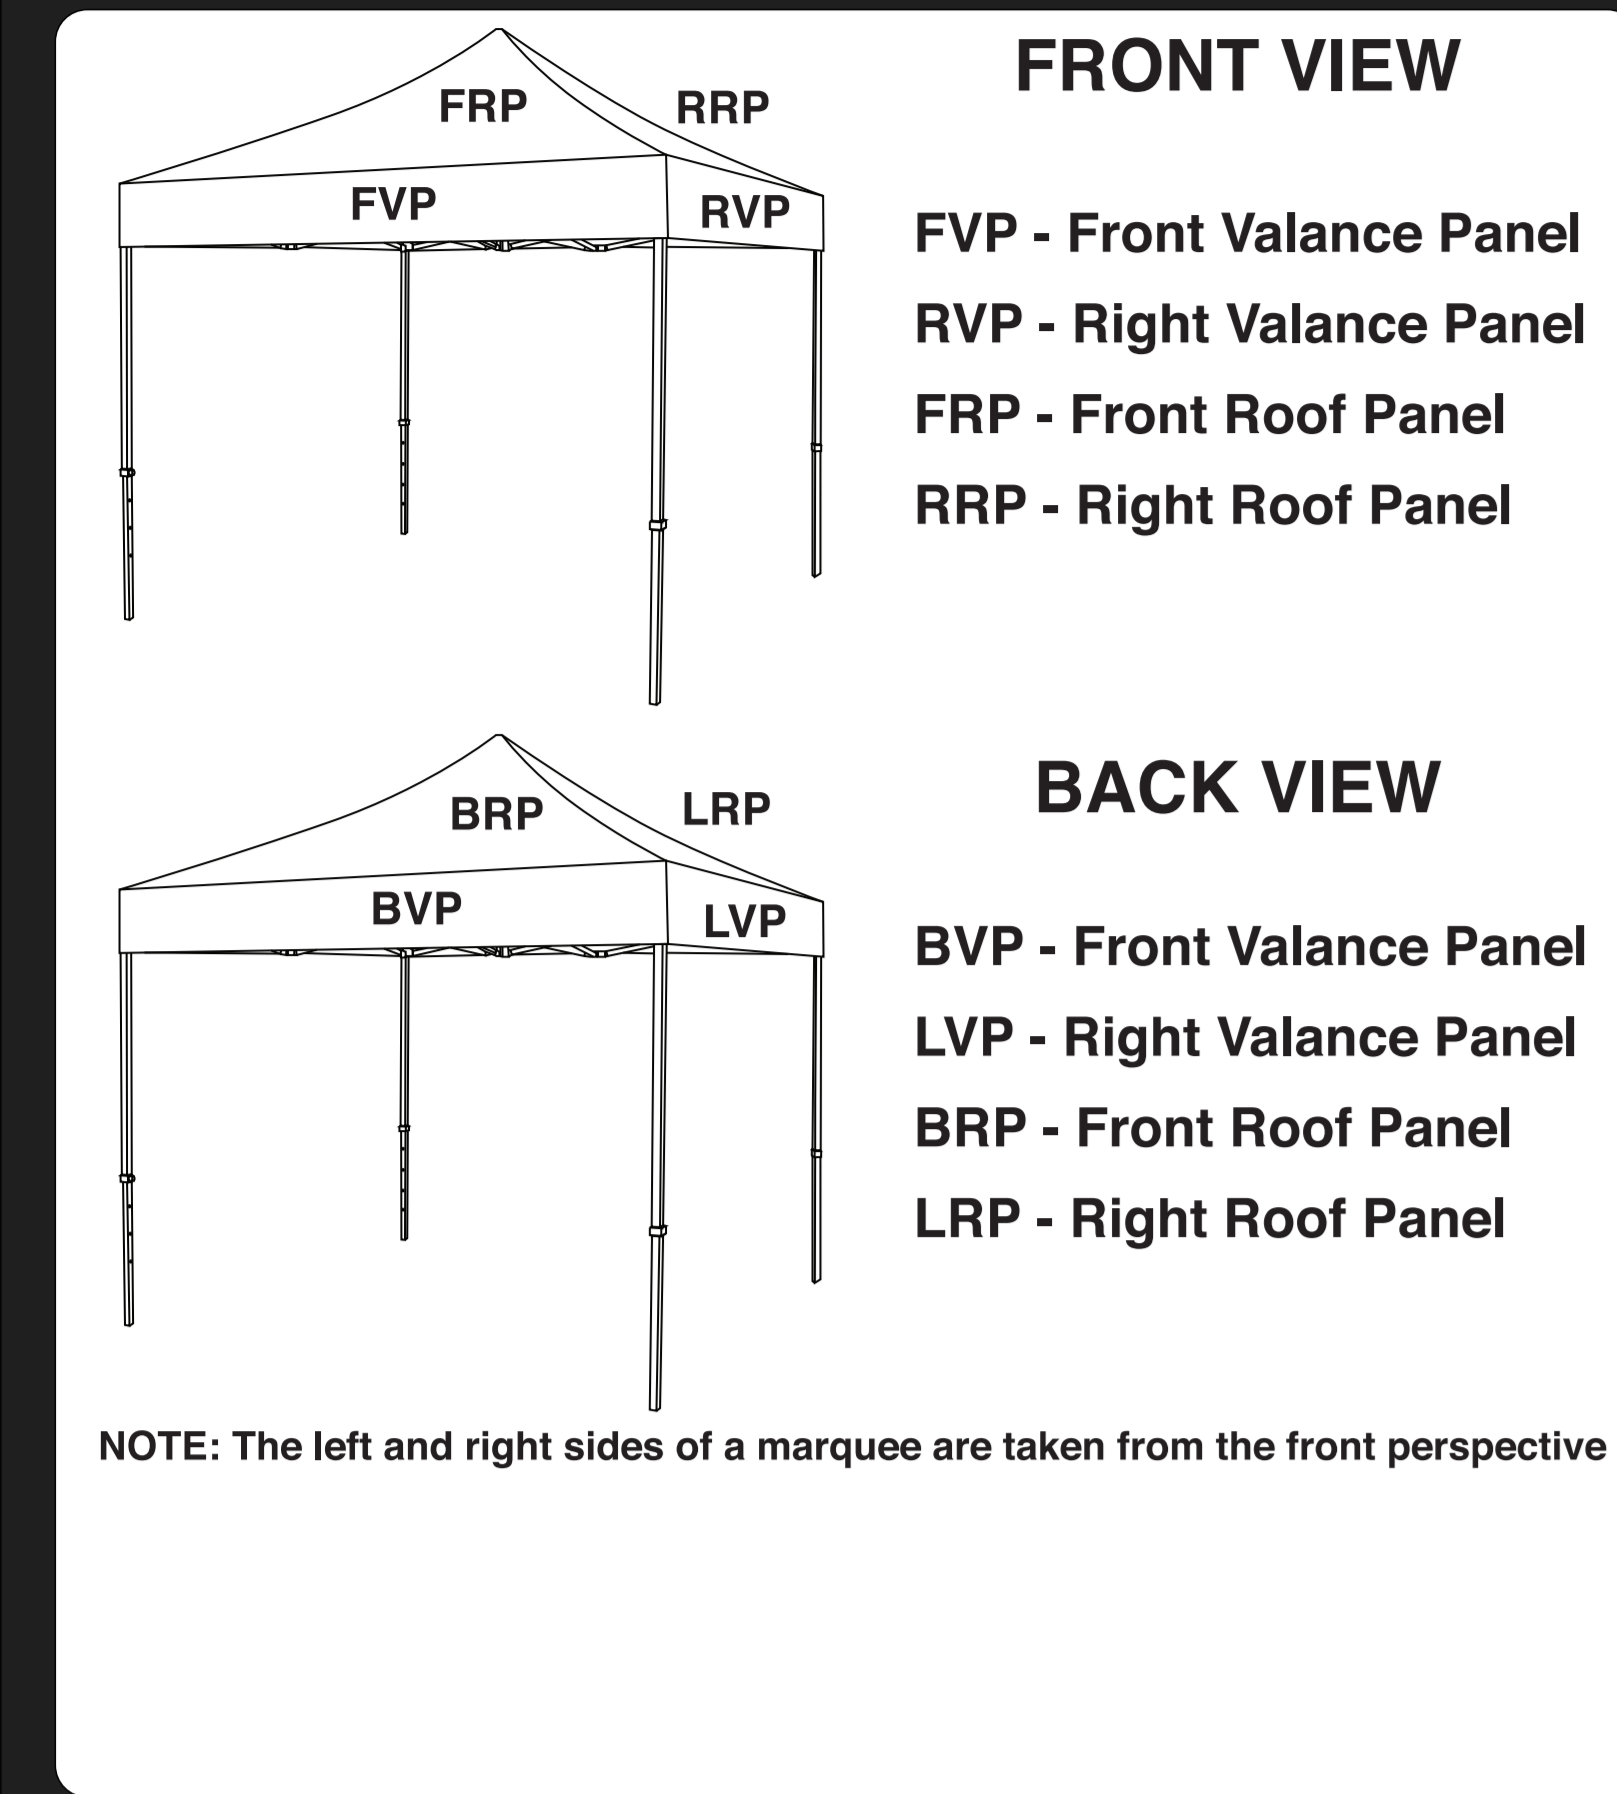

This template is designed at a 10% scale of the final product.
Rasterised artwork supplied at 300dpi to suit this template size
is the minimum requirement for a high quality final print

ROOF & VALANCE PANELS

INSIDE FULL WALLS

NOTE: THESE ARE THE INSIDE & OUTSIDE PANELS OF THE LEFT SIDE WALL SEEN FROM THE FRONT OF THE MARQUEE

NOTE: THESE ARE THE INSIDE & OUTSIDE PANELS OF THE FRONT SIDE WALL SEEN FROM THE FRONT OF THE MARQUEE